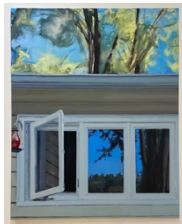

SERENA STEVENS
Blue Door, 2021
oil on canvas
82 x 60 inches
208 x 152.5 cm

SERENA STEVENS
Evening Tree, 2021
oil on canvas
42 x 36 inches
107 x 91 cm

SERENA STEVENS

Fence Line, 2021

oil on canvas
70 x 60 inches
178 x 152.5 cm

SERENA STEVENS

Firewood, 2021

oil on canvas
64 x 86 inches
162.5 x 218.5 cm

SERENA STEVENS

Hotel Room - Wyoming, 2021

oil on canvas
70 x 68 inches
178 x 173 cm

SERENA STEVENS

Lake McBride, 2021

oil on canvas
54 x 64 inches
137 x 162.5 cm

SERENA STEVENS

Maine Window, 2021

oil on canvas
82 x 60 inches
208 x 152 cm

SERENA STEVENS

Open Window, 2021

oil on canvas
90 x 72 inches
228.5 x 183 cm

SERENA STEVENS