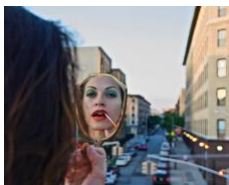

Grandma's Mirror (Where Grew Up), 2019
dye sublimation on aluminum

16 x 20 inches
40.5 x 51 cm
edition of 3