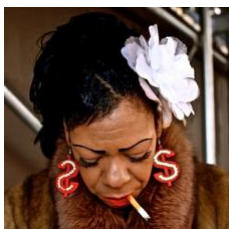

RUBEN NATAL-SAN MIGUEL

Women R Beautiful

March 14 – April 25, 2020

Not Just Another Vanilla Portrait, 2016
dye sublimation on aluminum
16 x 20 inches
40.5 x 51 cm
edition of 3

Family is Forever, 2019
dye sublimation on aluminum
20 x 16 inches
51 x 40.5 cm
edition of 3

Adylene (18yrs Old Boxer)
dye sublimation on aluminum
16 x 16 inches
40.5 x 40.5 cm
edition of 3

Lady Money Sings The Blues, 2011
dye sublimation on aluminum
24 x 24 inches
61 x 61 cm
edition of 3

A Great Day In Harlem (Female Police Officers), 2019
dye sublimation on aluminum
20 x 16 inches
51 x 40.5 cm
edition of 3