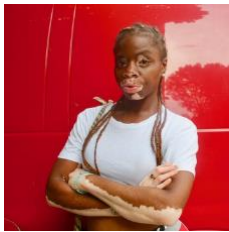

Mama (Beautiful Skin), 2017
dye sublimation on aluminum

24 x 24 inches
61 x 61 cm
edition of 3