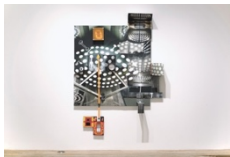

Astral Lift, 2018-19
inkjet print, corrugated plastic, wood, foam core, acetate,
metal hardware, paper, mesh origami paper, acrylic paint,
spray paint, venial, numbered map pins, plastic mini traffic
cone
90 x 24 x 29 inches
228.5 x 61 x 73.5 cm