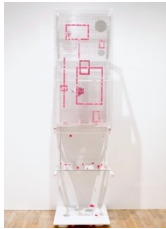

## DIANA COOPER

### *Sightings*

September 7 - October 12, 2019

*Wonderfun*, 2018-19  
plastic egg crate light diffuser, mirrors, pom-poms, felt,  
PVC, plexiglass, metal hardware, wood  
90 x 24 x 29 inches  
228.5 x 61 x 73.5 cm

*Screen*, 2017-19  
fiberglass screen, washers, pencil, wire, canvas, paper,  
PVC, plexiglass, venial tubing, nails  
56 x 48 x 3 inches  
142 x 122 x 7.5 cm

*Spare*, 2013-18  
corrugated plastic, felt tip marker, paper, felt, pipe cleaner,  
acrylic paint, wood, acetate, pencil, metal rimmed tags,  
mylar tape, string  
88 x 46 x 36 inches  
223.5 x 117 x 91.5 cm

*Scrim*, 2018-19  
corrugated plastic, corrugated metallic paper, metallic  
paper, acrylic paint, paper, numbered map pins, pencil,  
colored pencil, felt tip marker  
78 x 96 x 34 in  
198.1 x 243.8 x 86.4 cm