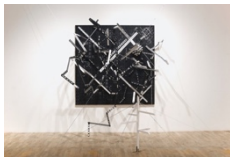

Slide Rule, 2017-19
wood, attic flooring panels, venial tubing, acrylic paint,
rubber, metal hardware, metal wire
162 x 175 x 99 inches
411.5 x 444.5 x 251.5 cm