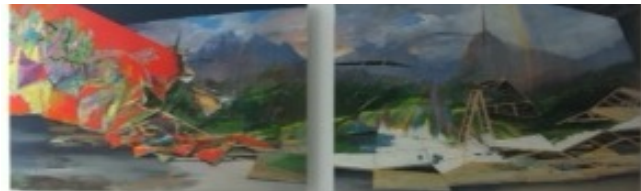

back gallery:

POSTMASTERS

postmasters 459 w 19 street nyc 10011 212 727 3323

fax 212 229 2829 postmasters@thing.net

ADAM CVIJANOVIC
Osborne Caribou
2012
flash acrylic on Tyvek
99 x 144 inches (8.25 x 12 ft)

ADAM CVIJANOVIC
White Tailed Deer
2012
flash acrylic on Tyvek
97 x 122 inches (8.1 x 10.2 ft)

ADAM CVIJANOVIC
Continental Drift
2011
oil on mylar mounted on wood panel
37.5 x 58.75 inches each panel
overall 122.5 inches width