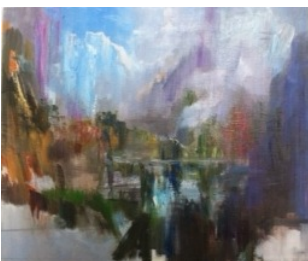

ADAM CVIJANOVIC

Mastodon

2012

oil on canvas

32 x 34 inches

front gallery:

ADAM CVIJANOVIC

Discovery of America

ADAM CVIJANOVIC
White Tailed Deer
2012
flash acrylic on Tyvek
97 x 122 inches (8.1 x 10.2 ft)

ADAM CVIJANOVIC
Continental Drift
2011
oil on mylar mounted on wood panel
37.5 x 58.75 inches each panel
overall 122.5 inches width

ADAM CVIJANOVIC
Studio Landscape
2012
oil on canvas
11 x 18 inches

ADAM CVIJANOVIC
Santi's Ladder
2012
oil on canvas
11 x 20 inches

ADAM CVIJANOVIC
Rocky Mountain Landscape
(after Albert Bierstadt)
2012
oil on canvas
20 x 24 inches