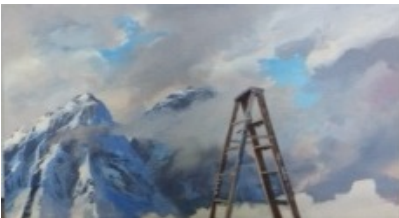

ADAM CVIJANOVIC
Santi's Ladder
2012
oil on canvas
11 x 20 inches